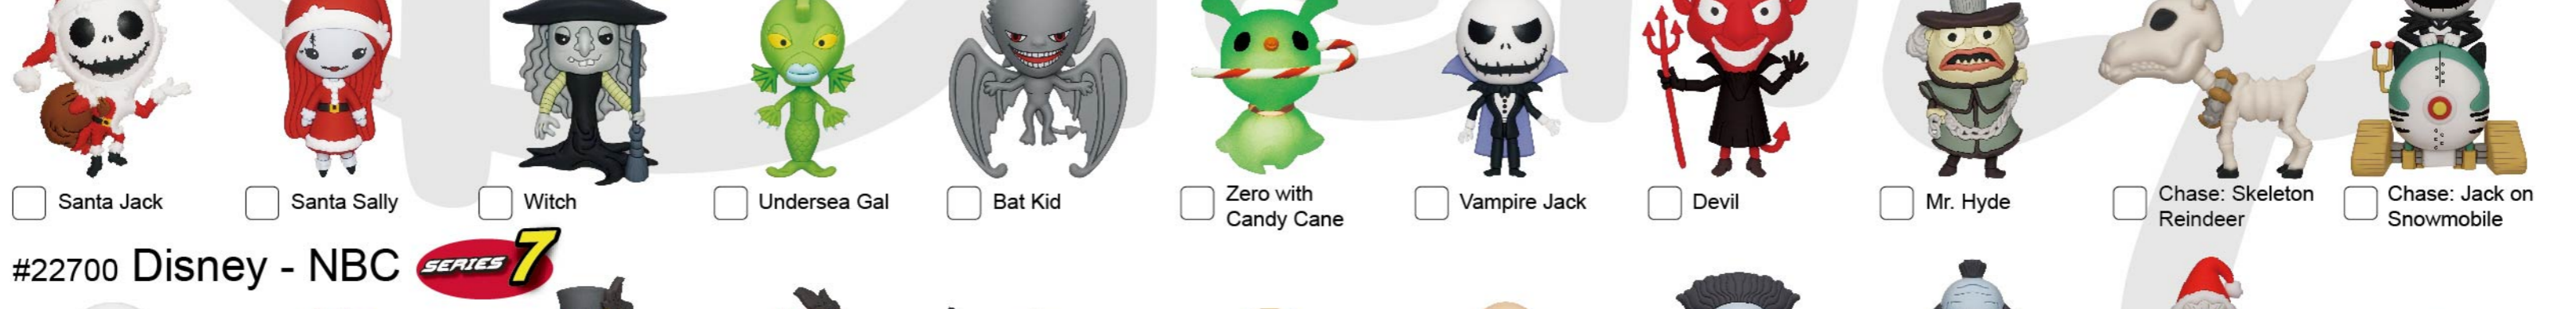

Size: 18x24"H

Disney Nightmare Before Christmas & Villains - Collect Them All

#26565 Disney - NBC **SERIES 1**

#22635 Disney - NBC **SERIES 2**

#22625 Disney - NBC **SERIES 3**

#22660 Disney - NBC **SERIES 4**

#22675 Disney - NBC **SERIES 5**

#22680 Disney - NBC **SERIES 6**

#22700 Disney - NBC **SERIES 7**

#25135 Disney - Villains **SERIES 1**

#22900 Disney - Villains **SERIES 2**

#22905 Disney - Villains **SERIES 3**