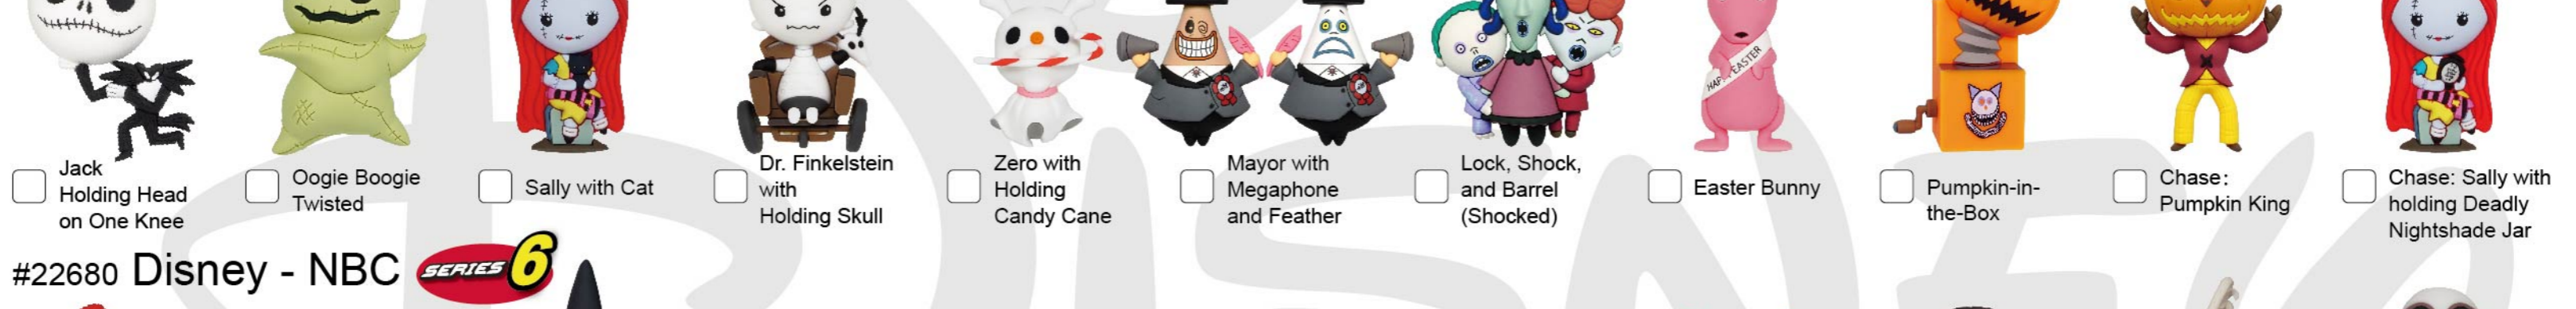

#22675 Disney - NBC **SERIES 5**