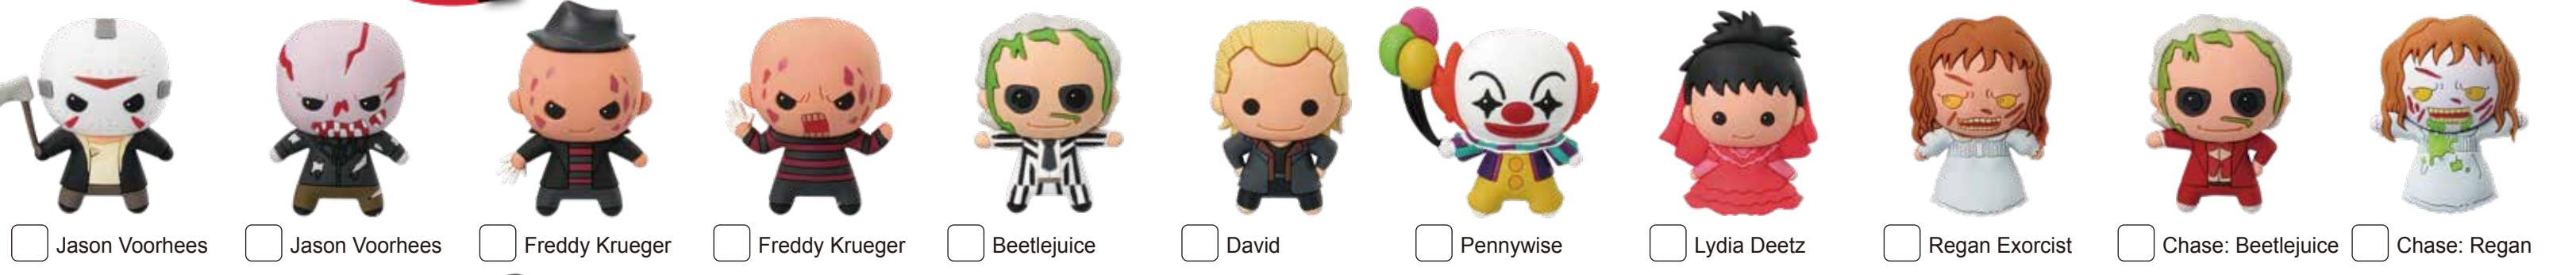

WB Horror - Collect Them All

#45575 WB - Horror **SERIES 1**

#45590 WB - Horror **SERIES 2**

#47035 WB - Horror **SERIES 3**

#47130 WB - Horror **SERIES 4**

#47140 WB - Horror **SERIES 5**

#47255 WB - Horror **SERIES 6**

#47155 It 2

#47165 Thrills and Chills **SERIES 1**

#45605 Gremlins **SERIES 1**

#45625 Gremlins **SERIES 2**

HORROR

Collectible
3D Foam Bag Clip
Accessories