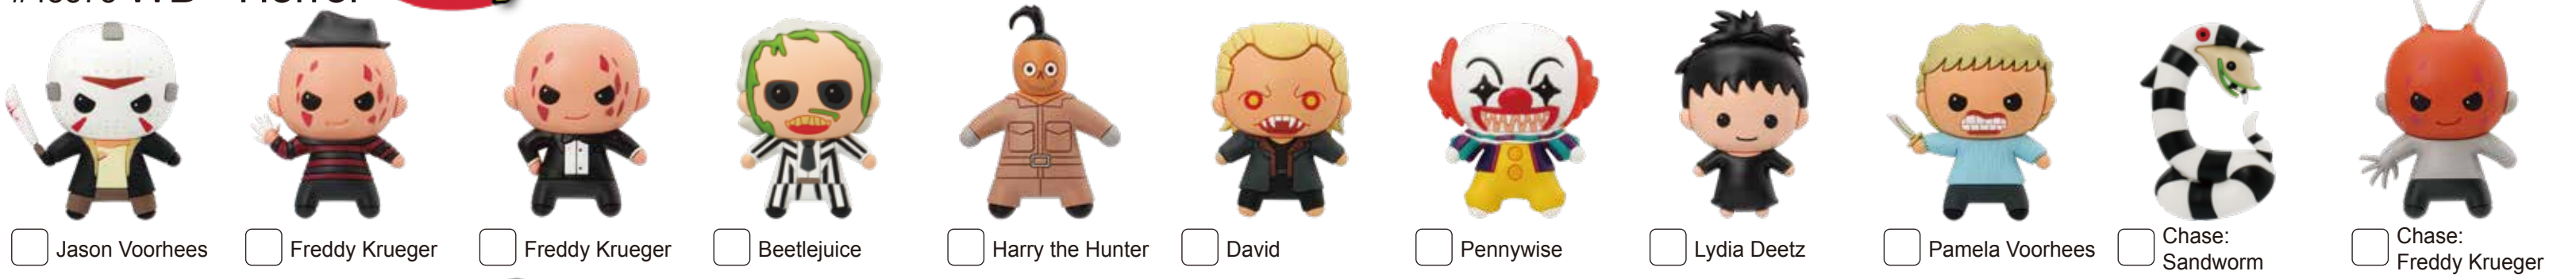

WB Horror - Collect Them All

#45575 WB - Horror **SERIES 1**

#45590 WB - Horror **SERIES 2**

#47035 WB - Horror **SERIES 3**

#47130 WB - Horror **SERIES 4**

#47140 WB - Horror **SERIES 5**

#47255 WB - Horror **SERIES 6**

#47155 It 2

#47165 Thrills and Chills **SERIES 1**

#45605 Gremlins **SERIES 1**

#45625 Gremlins **SERIES 2**

HORROR

Collectible
3D Foam Bag Clip
Accessories