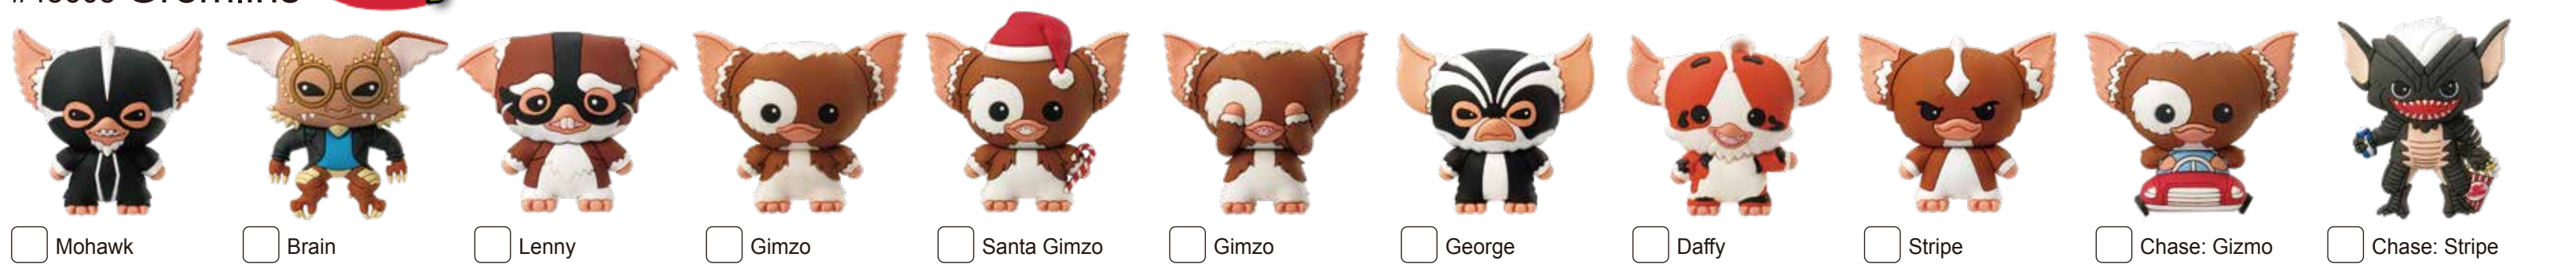

WB Horror - Collect Them All

#45575 WB - Horror **SERIES 1**

#45590 WB - Horror **SERIES 2**

#47035 WB - Horror **SERIES 3**

#47130 WB - Horror **SERIES 4**

#47140 WB - Horror **SERIES 5**

#47255 WB - Horror **SERIES 6**

#47155 It 2

#47165 Thrills and Chills **SERIES 1**

#45605 Gremlins **SERIES 1**

#45625 Gremlins **SERIES 2**

HORROR

Collectible
3D Foam Bag Clip
Accessories